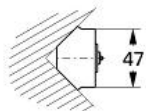

Product Description: Corner installation kit

Standard Specification:

- For Relixa Cosmopolitan shower rails (28 168/28 169/28 579)
- Consisting of:
 - 2 x spacers and screws
 - **GROHE StarLight** chrome finish