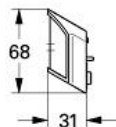

Product Description: Corner installation kit

Standard Specification:

- For Relixa Cosmopolitan shower rails (28 168/28 169/28 579)
- Consisting of:
 - 2 x spacers and screws
 - **GROHE StarLight** chrome finish